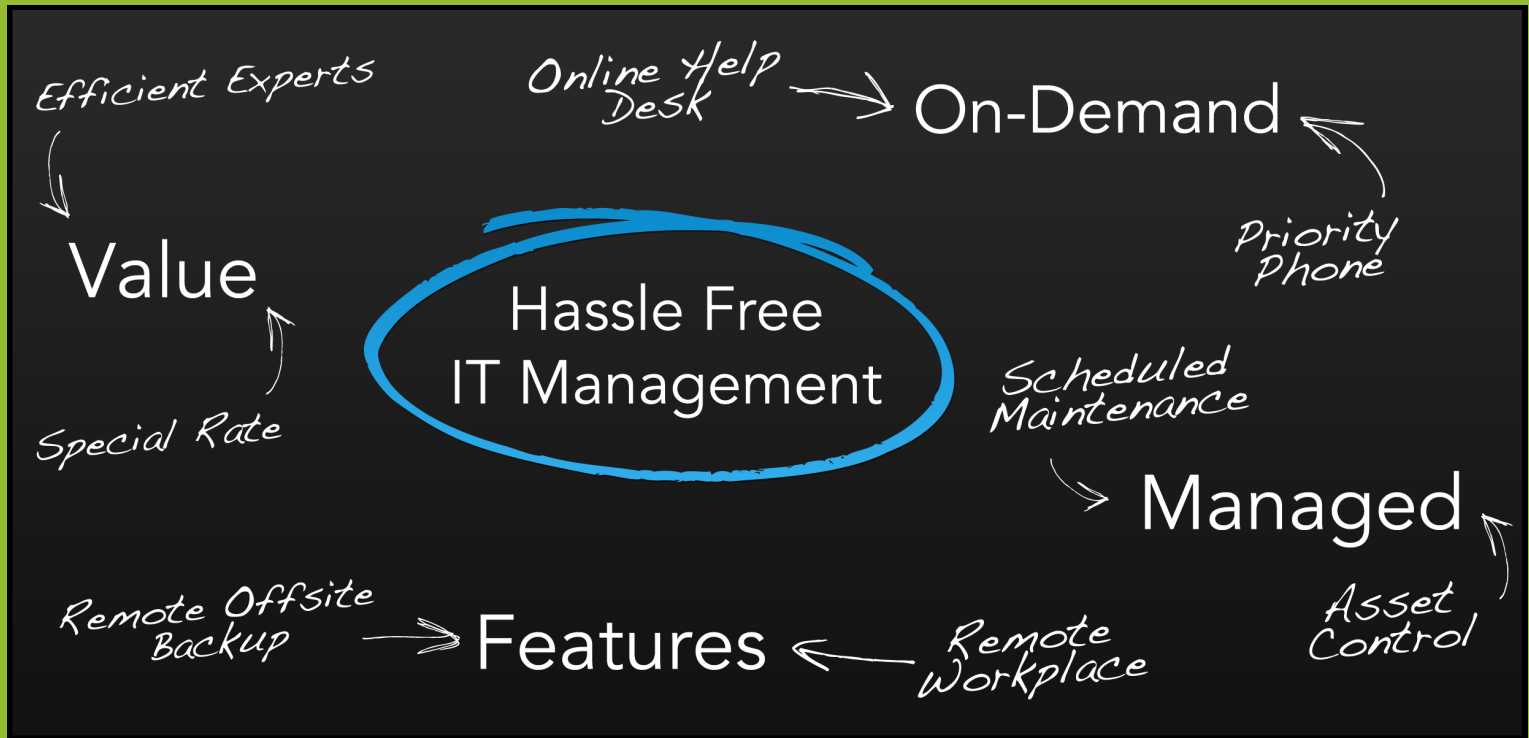

# Get back to business with hassle free proactive IT Management.

Focus on your core business  
and leave the technology  
management to us.

Total IT Management from  
Com Connect. Your business needs IT.

# Benefits focused IT Management that reduces costs and increases efficiency.

## IT Management Benefits

- Reduced Downtime
- Lower Maintenance Costs
- Prevent Major Outages
- Free More Time for Business Tasks
- Extra Funds for Core Business
- Improved System Performance
- Access to Business Analysts
- Advanced Procurement Process
- Understand your IT Cost Centres
- Reduced Service Rate
- Data Security